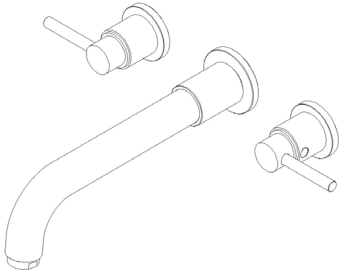

**PIONEER FAUCETS**  
STYLE THAT WORKS

**4MT600**  
**Motegi SERIES**

**Two Handle Wall Mount Roman Tub Set**

- Metal Lever Handles
- Bent Nose Spout
- 10" Reach
- Ceramic Disc Cartridges
- 3-Hole 8" Installation
- Includes Valve With Mounting Plate